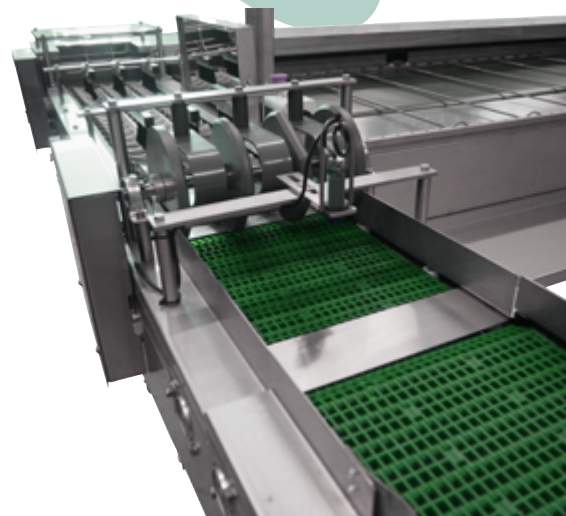

Solupar

All these Solugrades consist:

- *Infeed table (except the 6)
- *Green infeed rollers
- *Stainless steel scales
- *Candling with LED-lights
- *Maximum of 7 grades
- *Trays shelf
- *Modular take away belt
- *Hand packaging table with adjustable separation laths

SOLUGRADE 16

Capacity in eggs per hour 6.000

SOLUGRADE 25

Capacity in eggs per hour 9.000

SOLUGRADE 33

Capacity in eggs per hour 12.000

Solupar

All these Solugrades consist:

- *Infeed table (except the 6)
- *Green infeed rollers
- *Stainless steel scales
- *Candling with LED-lights
- *Maximum of 7 grades
- *Trays shelf
- *Modular take away belt
- *Hand packaging table with adjustable separation laths